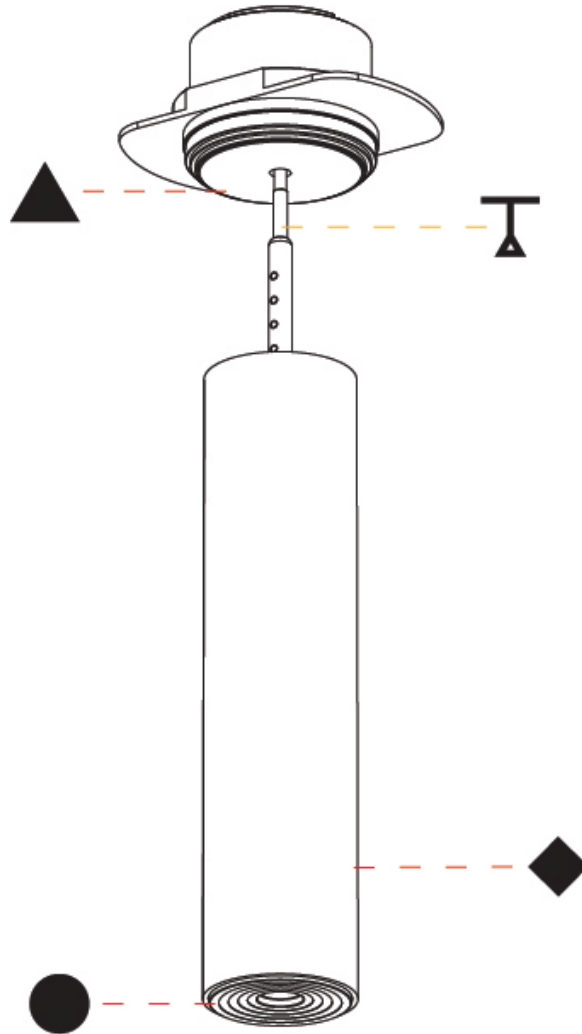

STUDIO COLLECTION 1 SUSPENSION

A300800-

PROJECT

TYPE

SPECIFIER

QUANTITY

DATE

A