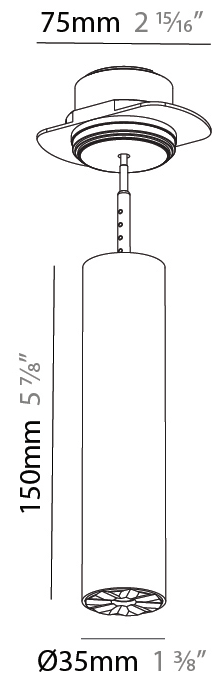

GENERAL

Series: Studio Collection
Subseries: Studio Collection 2
Partner: Prolicht
Division: Architectural
Installation: Suspension
Product Type: Pendant
Mounting Location: Ceiling
Light Distribution: Direct

PHYSICAL

Shape: Cylinder
Diameter (mm): 35
Diameter (in): 1 3/8
Height (mm): 150
Height (in): 5 7/8
Weight (kg): 0.38
Fixture Finish: SSR / BKV / CWI / CRY / HAB / UFT / ITA / RUA / FTG / MYG / LOD / PUS / FRO / FUP / KIA / POP / BLS / SPG / MEY / GOH / CHC / COM / ABZ / JAG / OBR / MOS / ROR
Accent Finish: ALU / PBR
Fixture Material: Extruded Aluminum
Cut-out Measurements: 45mm/1 3/4" Diameter

ELECTRICAL

Lamp Type: LED (Zhaga Standard)
Input Wattage (W): 6
Total Output Wattage (W): 5.4
Dimming: Tri-Mode (Non-Dimming and Phase Dimming (120Vac only) and 0-10V Dimming)
Driver Included: No
Driver Location: Remote
Driver Type: Constant Current - Universal
Driver Class: Class 2
Housing: ENCP3
Input Voltage (V): 120 - 277
Constant Current (MA): 500

LED

Color Temperature (°K): 2700 / 3000 / 3500 / 4000
Max. Delivered Lumen (lm): 310 / 328 / 347 / 356
Nominal Lumen (lm): 460 / 487 / 514 / 528
CRI: >90 CRI
Lamp Life (hrs): 50000

OPTICAL

Beam Angle: 32 / 58

RATINGS AND CERTIFICATIONS

Certified By: CSA Certified to UL and CSA Standards
IP rating: IP40

PROJECT
TYPE
SPECIFIER
QUANTITY
DATE